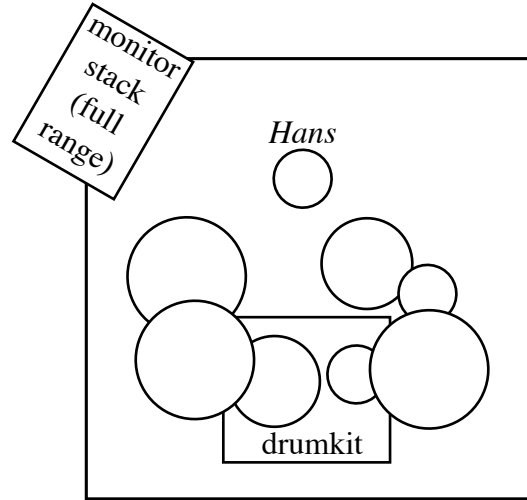

STAGEPLAN FLAVIUM

bass cabinet

Eric

floor monitor

lesley box

guitar cabinet

Anne Geert

floor monitor

SM 58

Bert

floor monitor

floor monitor

harpmaster cabinet

mike: Astatic (private)

hammond organ  
digital piano

Leon

floor monitor

STAGE FRONT